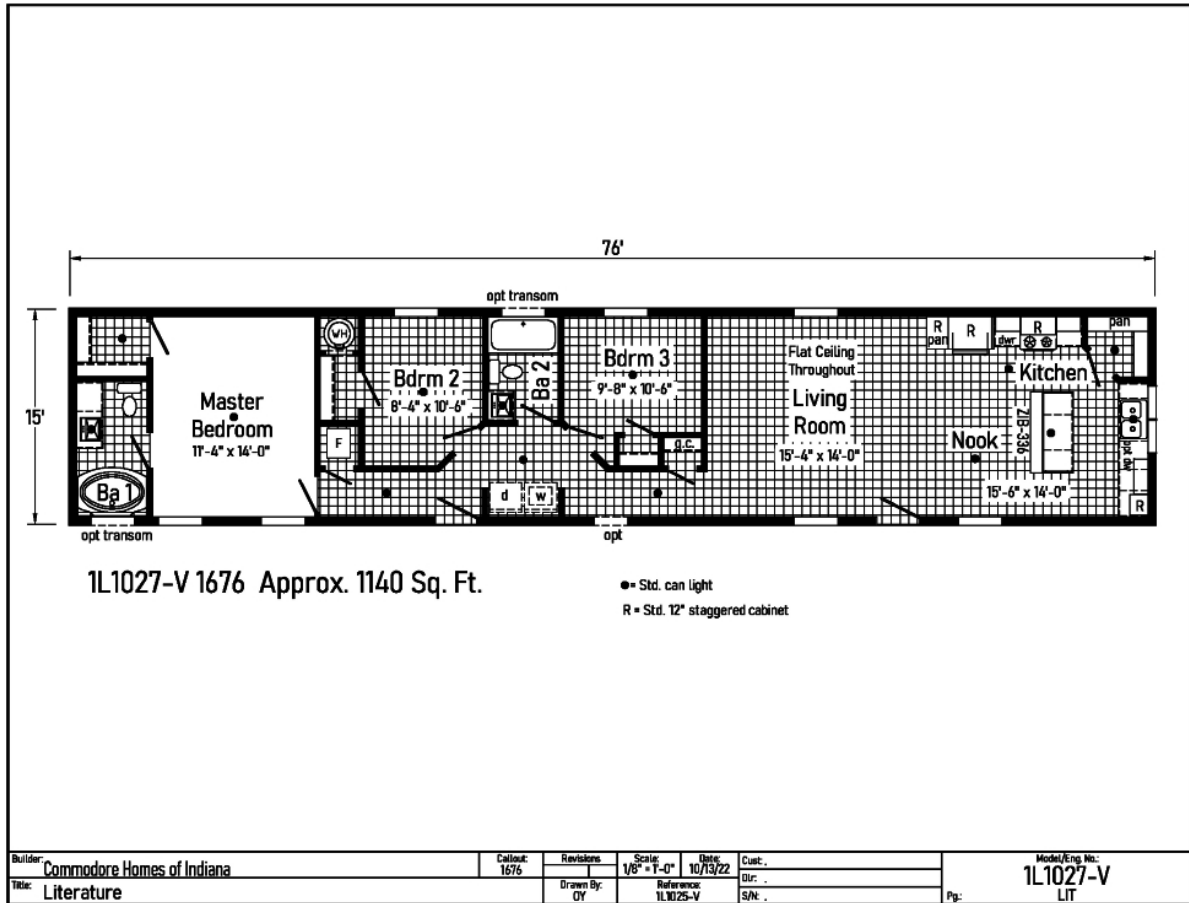

# PRINTABLE INFO SHEET

Series: Landmark Singlewide  
 Model: 1L1027-V Landmark  
 Singlewide

## About This Model

Style: Ranch / Bedrooms: 3 / Bathrooms: 2 / Square Feet: 1140